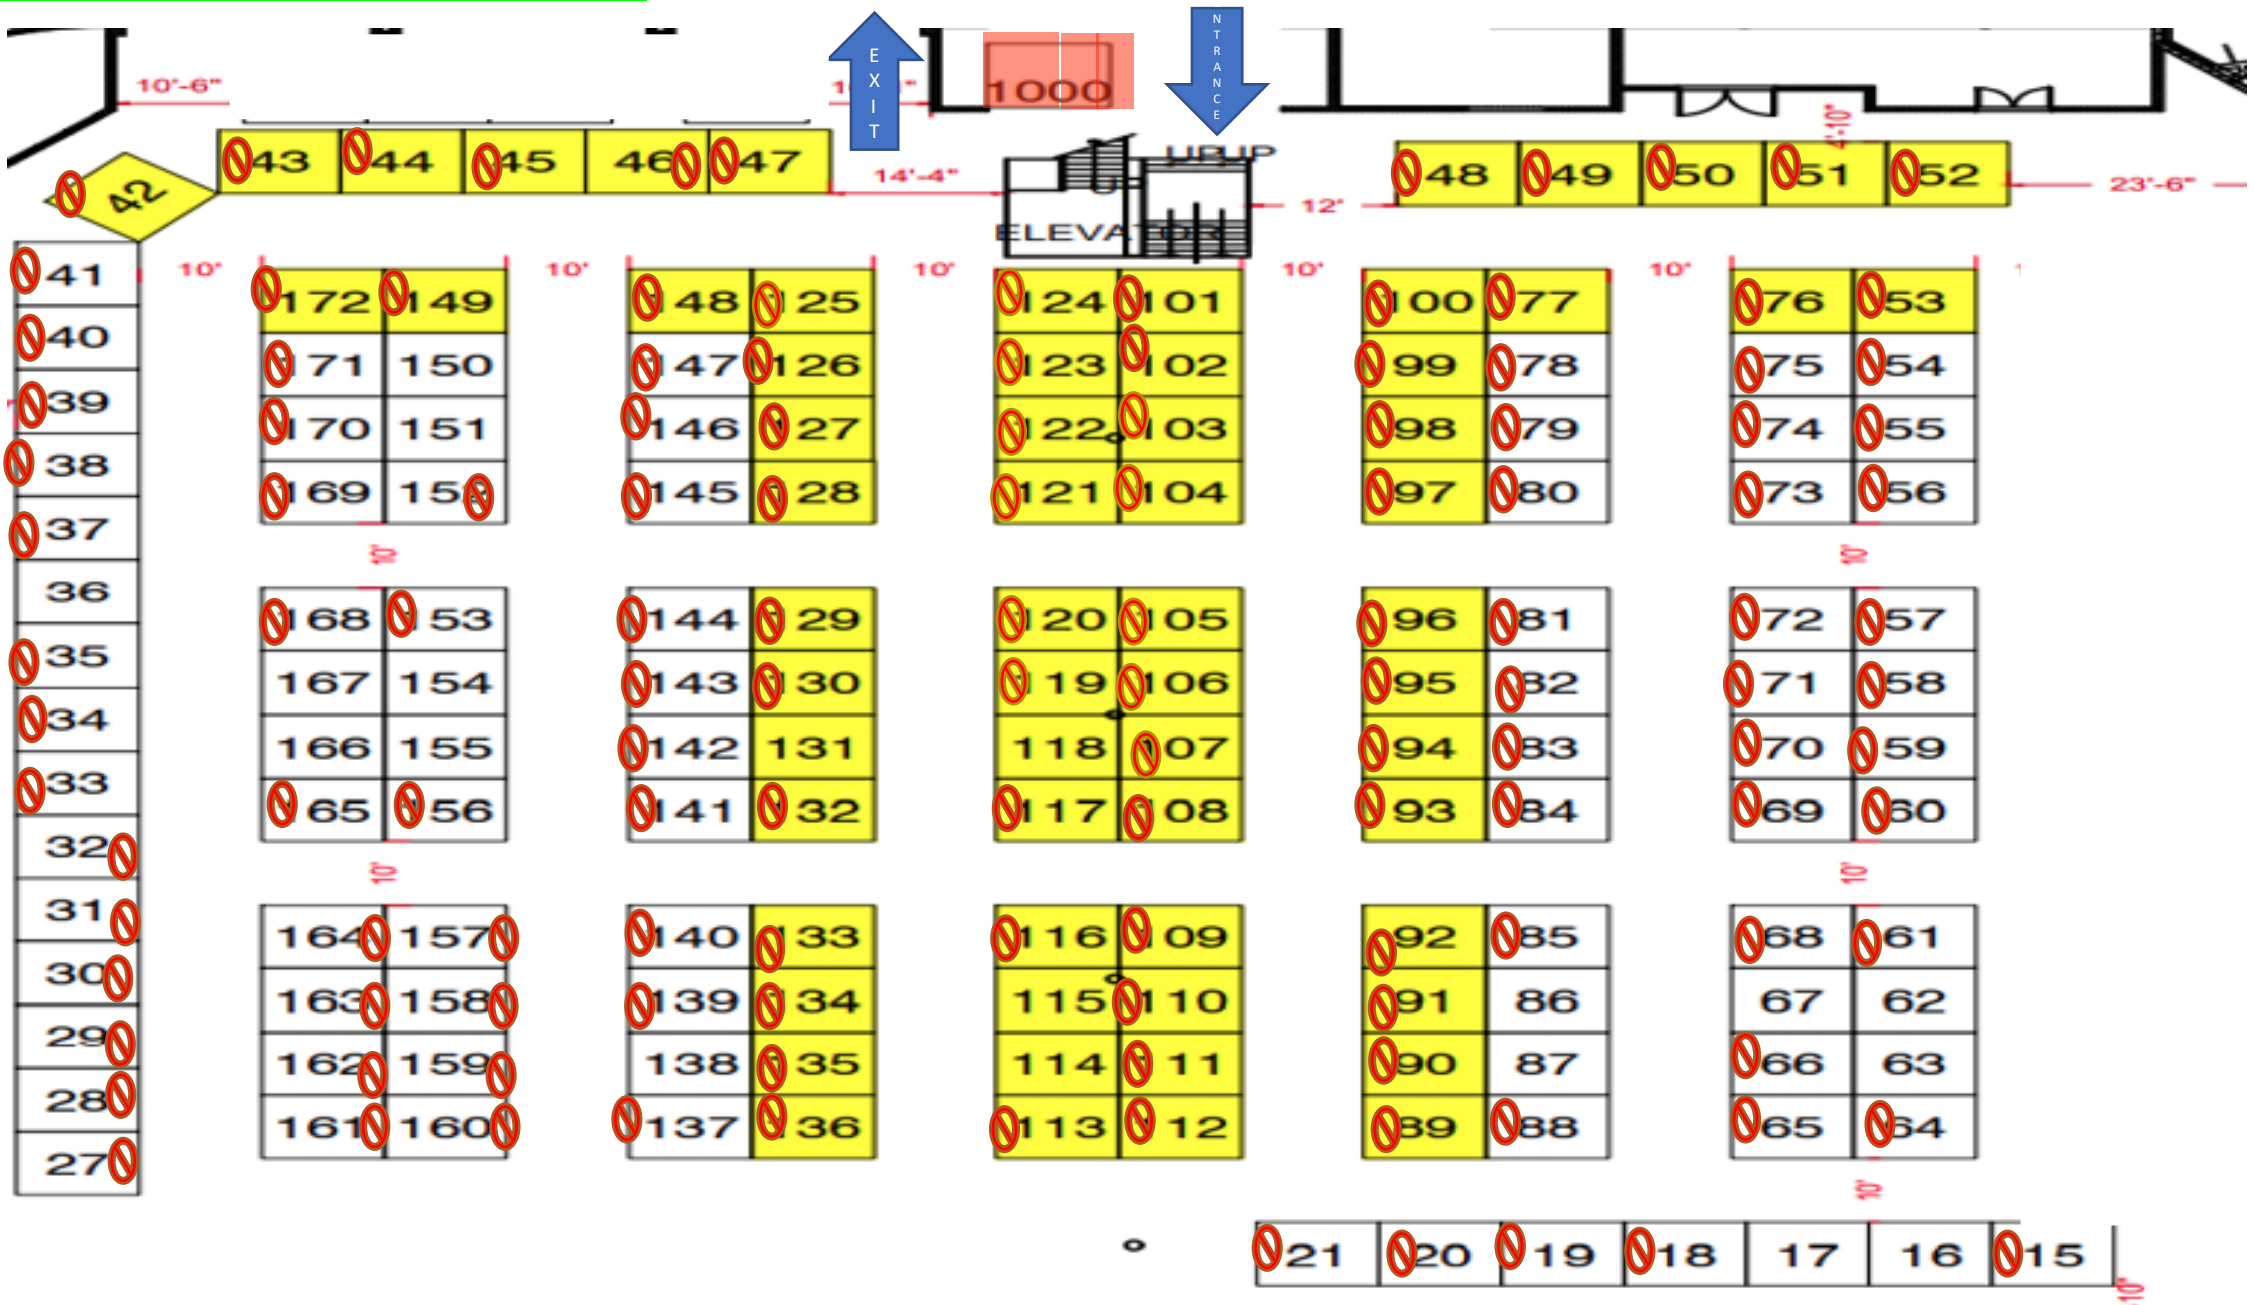

2022 SOCCER PITCHES as of 03.31.2022  - SOLD Booth

2022 Reno Hall ao 03.31.2022  - SOLD Booth

ENTRANCE