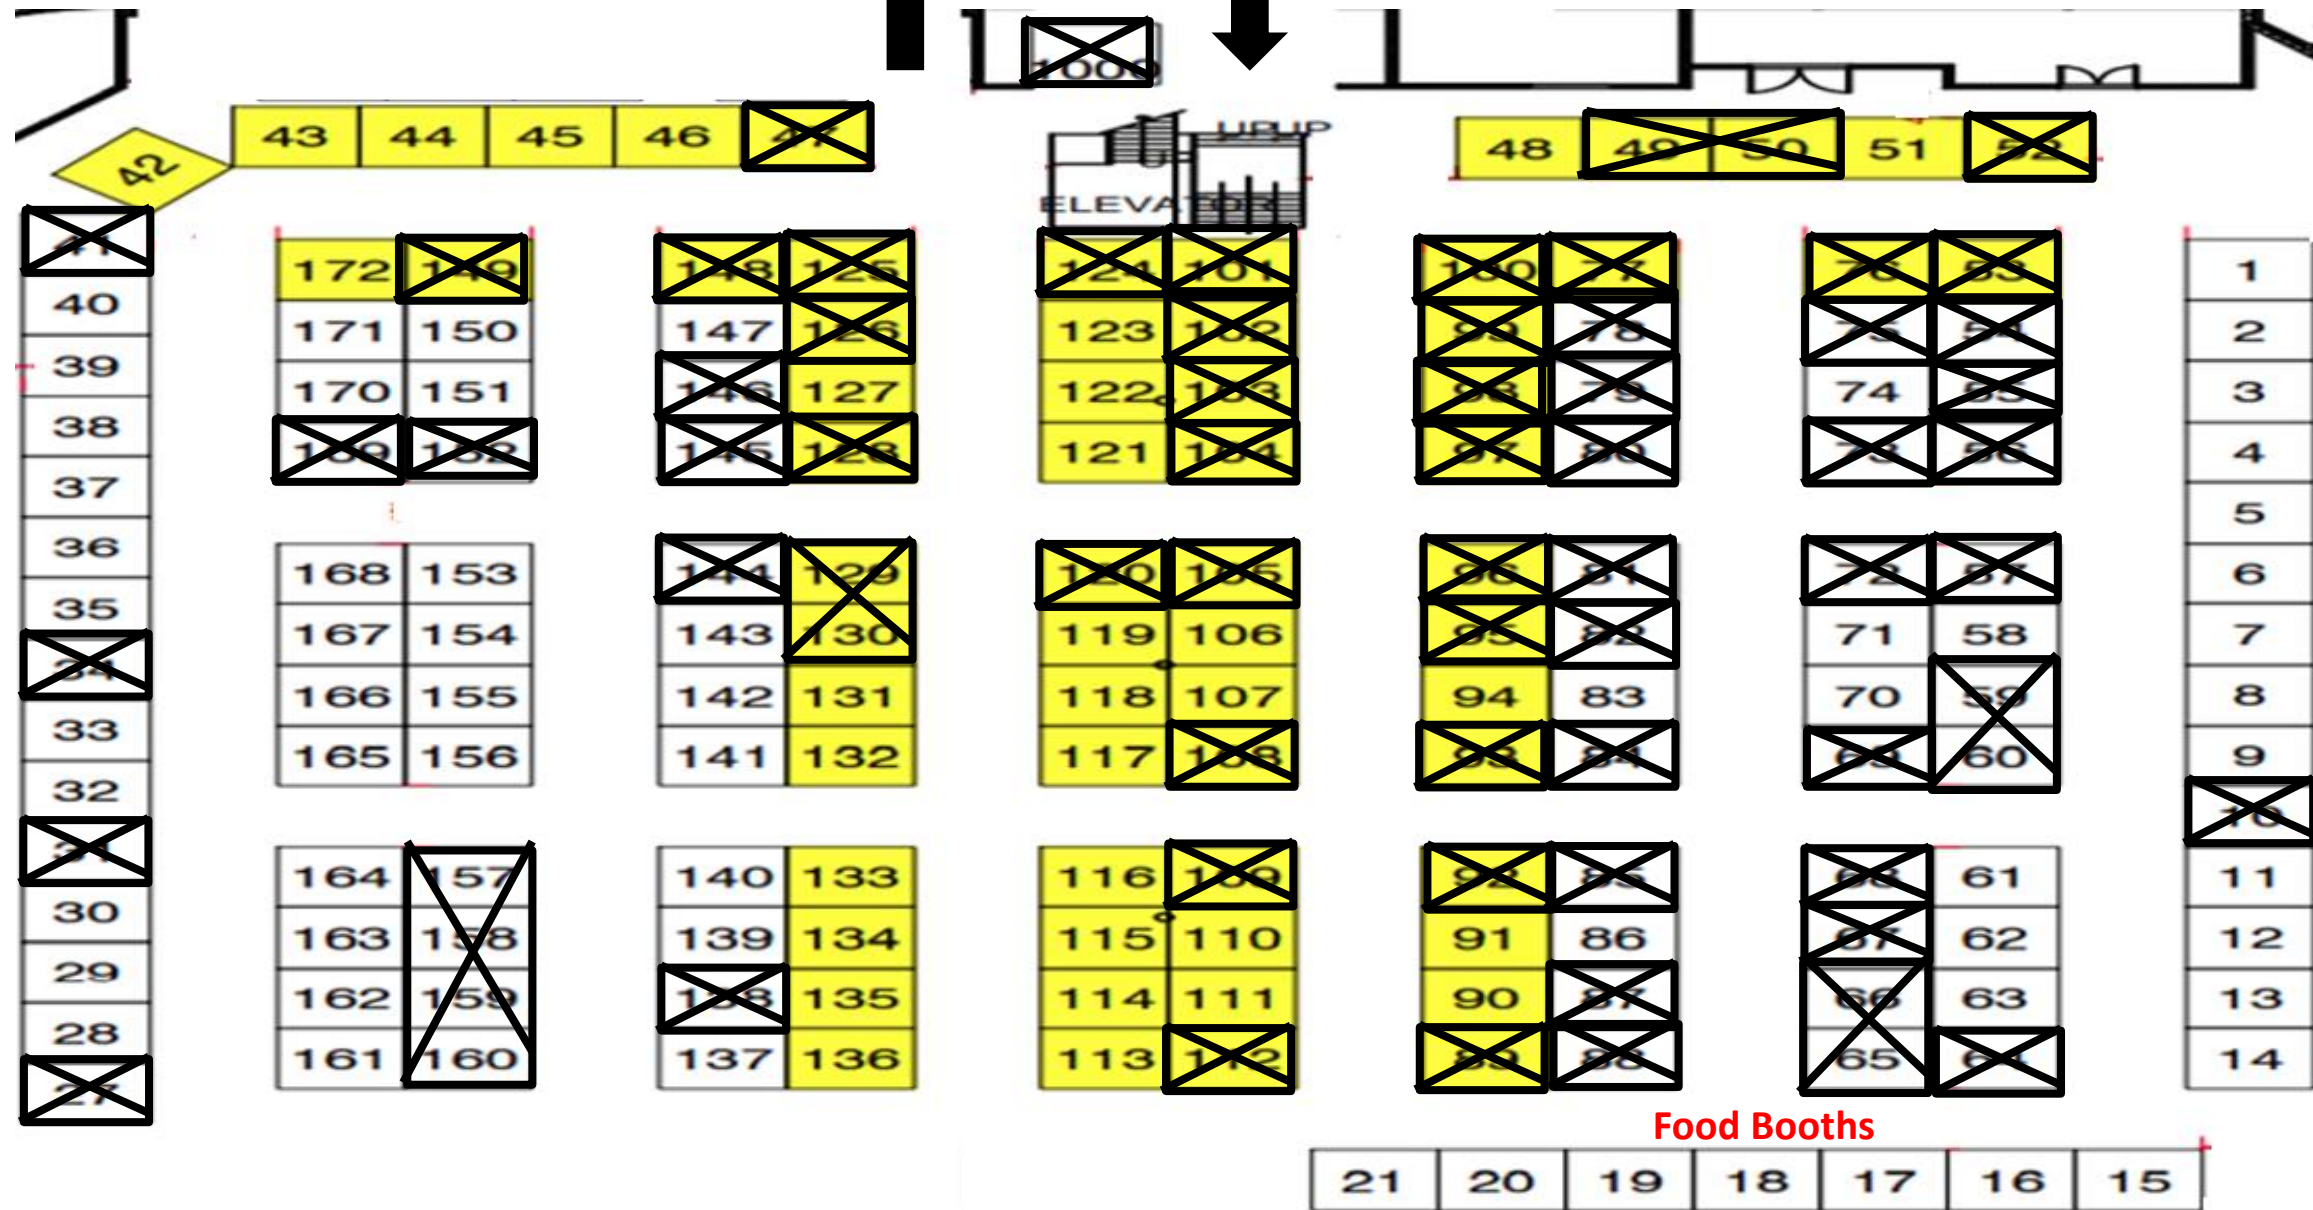

2023 SOCCER PITCHES

 = Unavailable

 = Feature Lane Booth

exit

entrance

 = Unavailable

Entrance 

Exit 

HOME RENO HALL